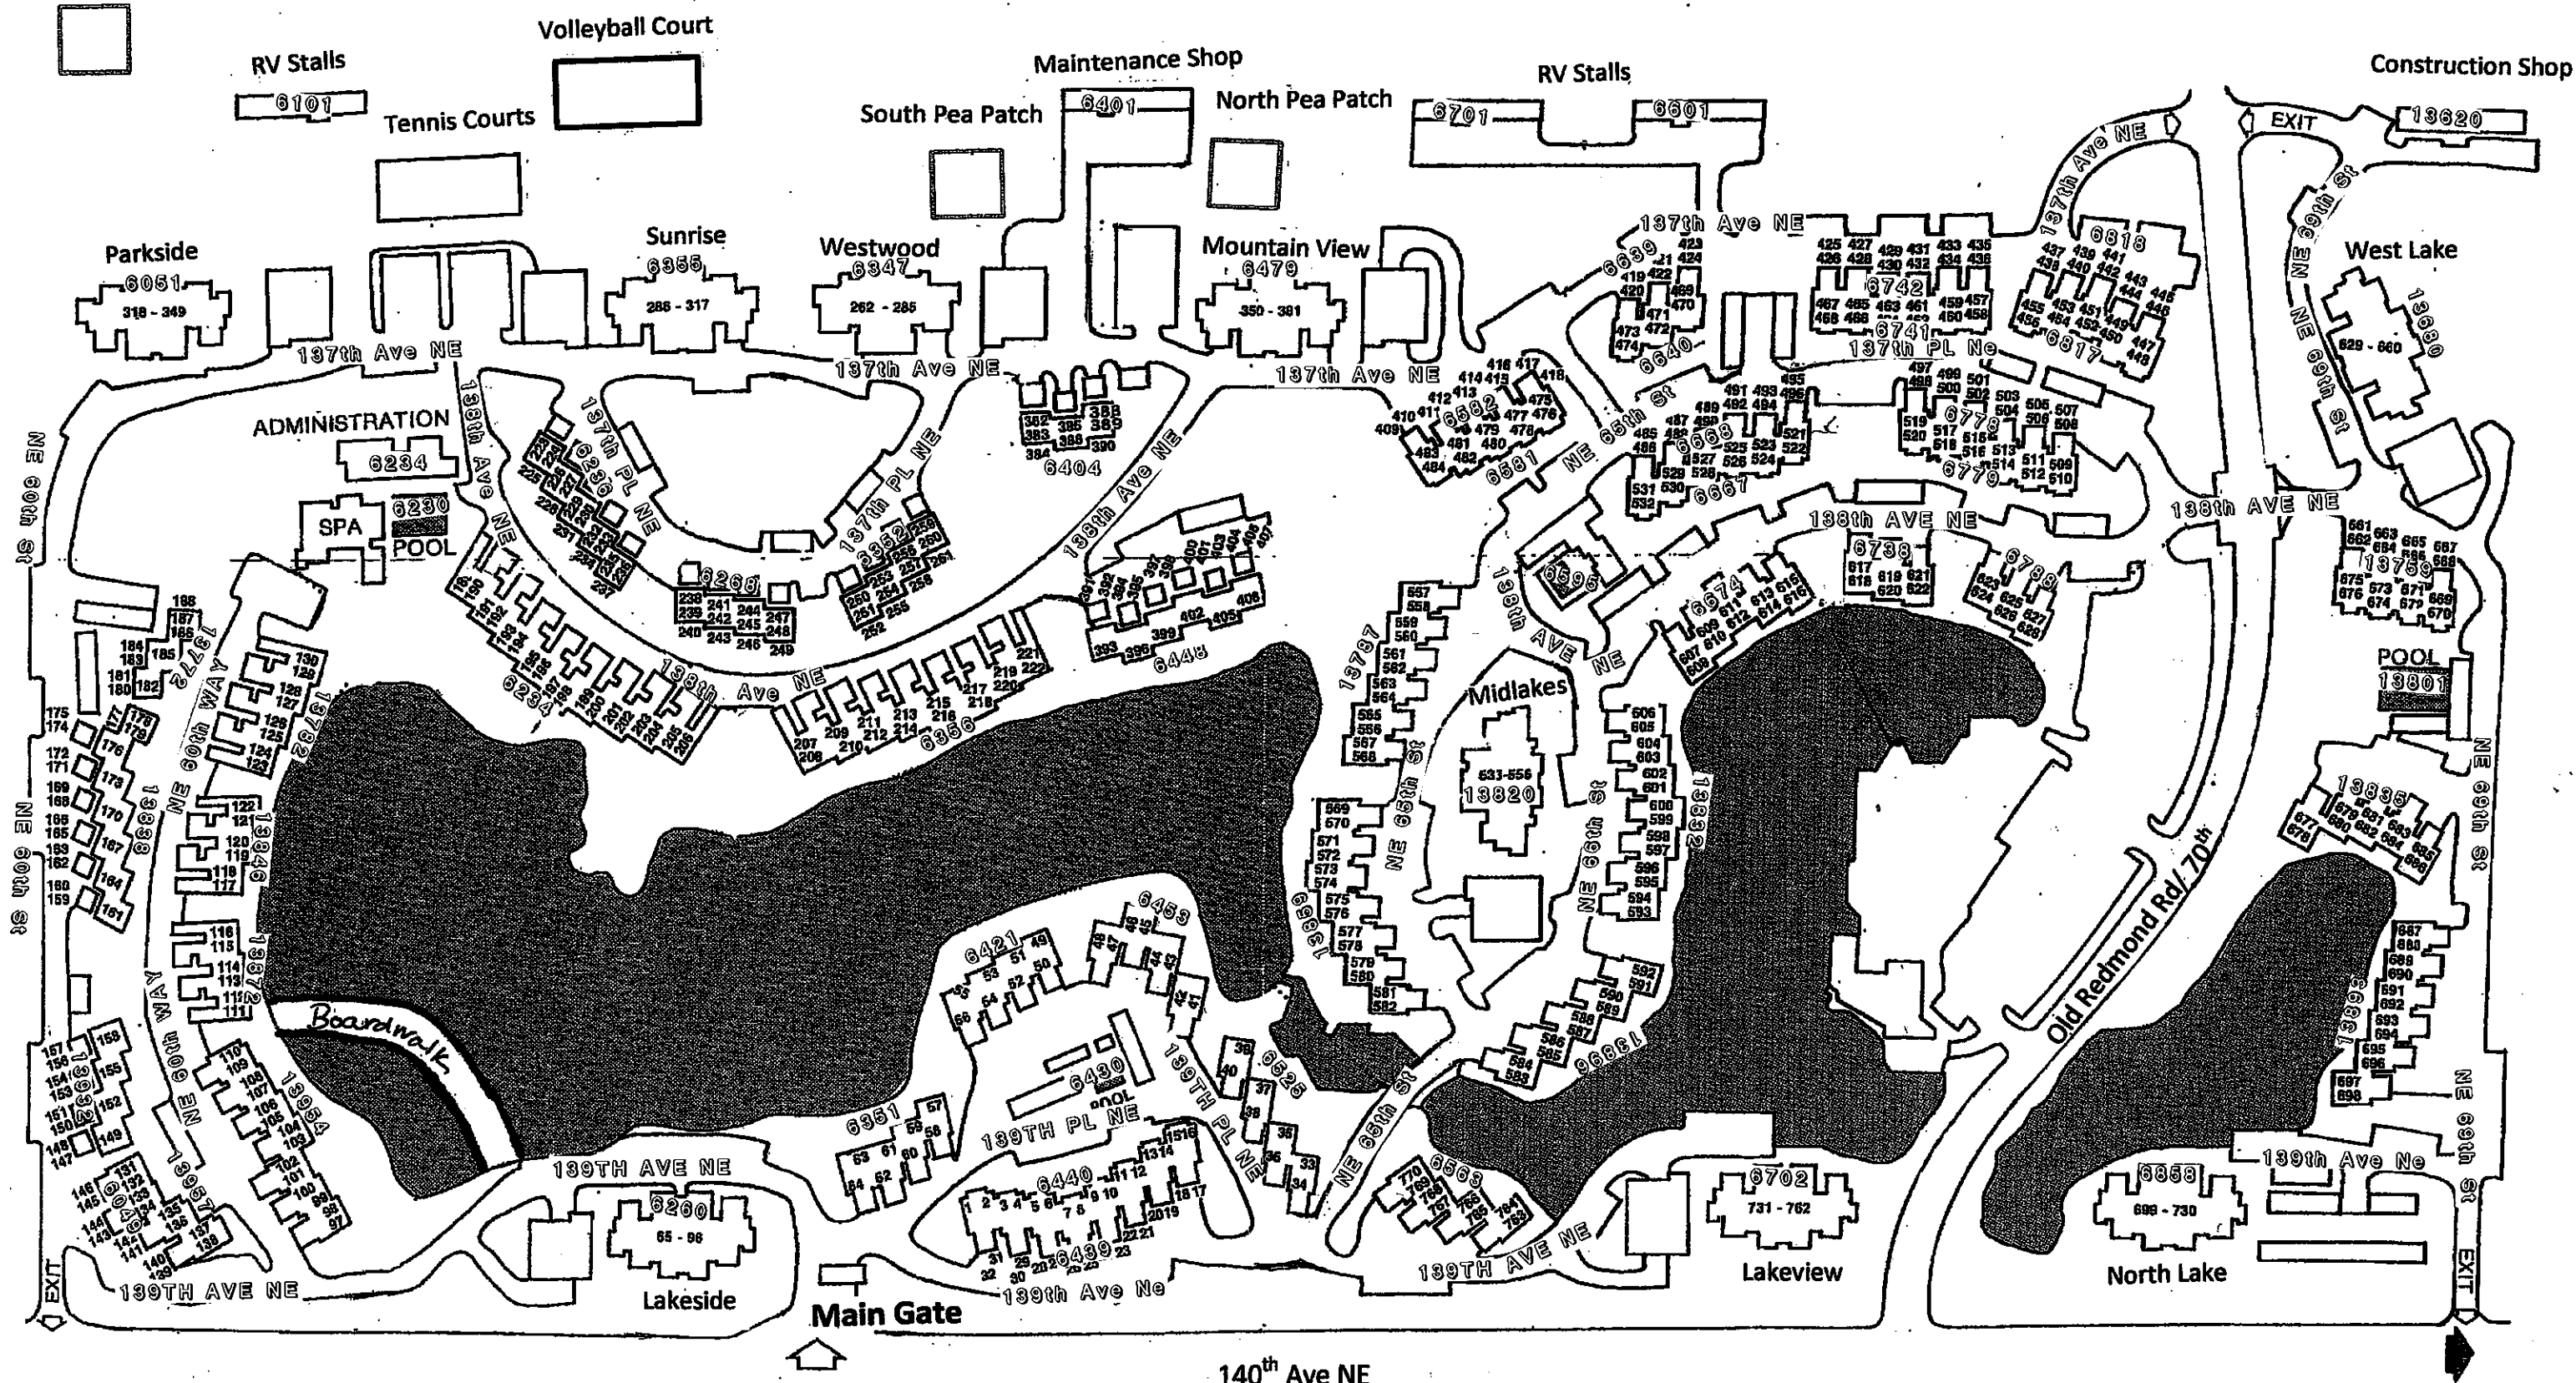

Sixty-01 Association of Apartment Owners
 6001 140th Ave NE
 Redmond, WA 98052
 425-883-6001
 www.Sixty01.com

Parkside Pea Patch

140th Ave NE